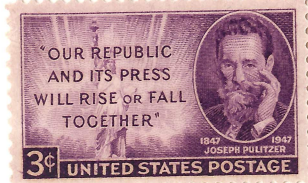

# United States Postage Stamps featuring the Statue of Liberty, through the 1986 Centennial Year

1922 (1)

1940

1947

1947

1950

1954 (2)

1954 (4)