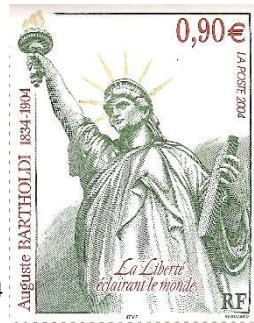

French Postage Stamps (Timbre-Poste) showing The Statue of Liberty

1927

1936

1939

1959

Liberté
1886-1986

1986

2004

SLC *** ARCHIVE *** COPY

Vincent Swift, President, The Statue of Liberty Club

French Postage Stamps (Timbre-Poste) showing the Statue of Liberty ~ www.StatueOfLibertyClub.com

1927: 90^c cents and 1^F Franc+50 cents French - Issued for two 1927 events: The American Legion's National Convention in Paris and Lindbergh's Trans-Atlantic Flight. Busts of Lafayette (left) and Washington (right) are featured. Central area icons are The Spirit of St. Louis, The Statue of Liberty and the Steamship Leviathan used by Legionnaires to cross the Atlantic. www.legion.org/library/3409/1927-national-convention-paris