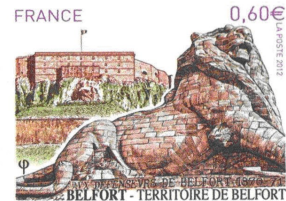

French Postage Stamps (Timbre-Poste) showing The Statue of Liberty

1927

1936

1939

1959

Liberté
1886-1986

1986

2004

SLC *** ARCHIVE *** COPY

Vincent Swift, President, The Statue of Liberty Club

French Postage Stamps (Timbre-Poste) showing the Statue of Liberty ~ www.StatueOfLibertyClub.com

1927: 90^c cents and 1^F Franc+50 cents French - Issued for two 1927 events: The American Legion's National Convention in Paris and Lindbergh's Trans-Atlantic Flight. Busts of Lafayette (left) and Washington (right) are featured. Central area icons are The Spirit of St. Louis, The Statue of Liberty and the Steamship Leviathan used by Legionnaires to cross the Atlantic. www.legion.org/library/3409/1927-national-convention-paris

A February 2017 Internet article provides an interesting brief history of 'How stamps mark the long-term friendship between France and the United States' with 9 pictures of French issued Franco-American related stamps, see: