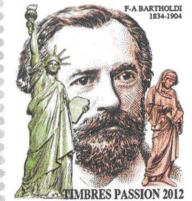

French Postage Stamps (Timbre-Poste) showing The Statue of Liberty

1927

1936

1939

1959

Liberté
1886-1986

1986

2004

2012

With sincere appreciation to club members Gilbert Miclo and Christian Meyer (France) and Bob Weaver (USA) for research and material assistance. Information about these stamps can be found on the reverse of this card. Additional French stamps have been issued to commemorate Frédéric Auguste Bartholdi and monuments he designed and built in France.